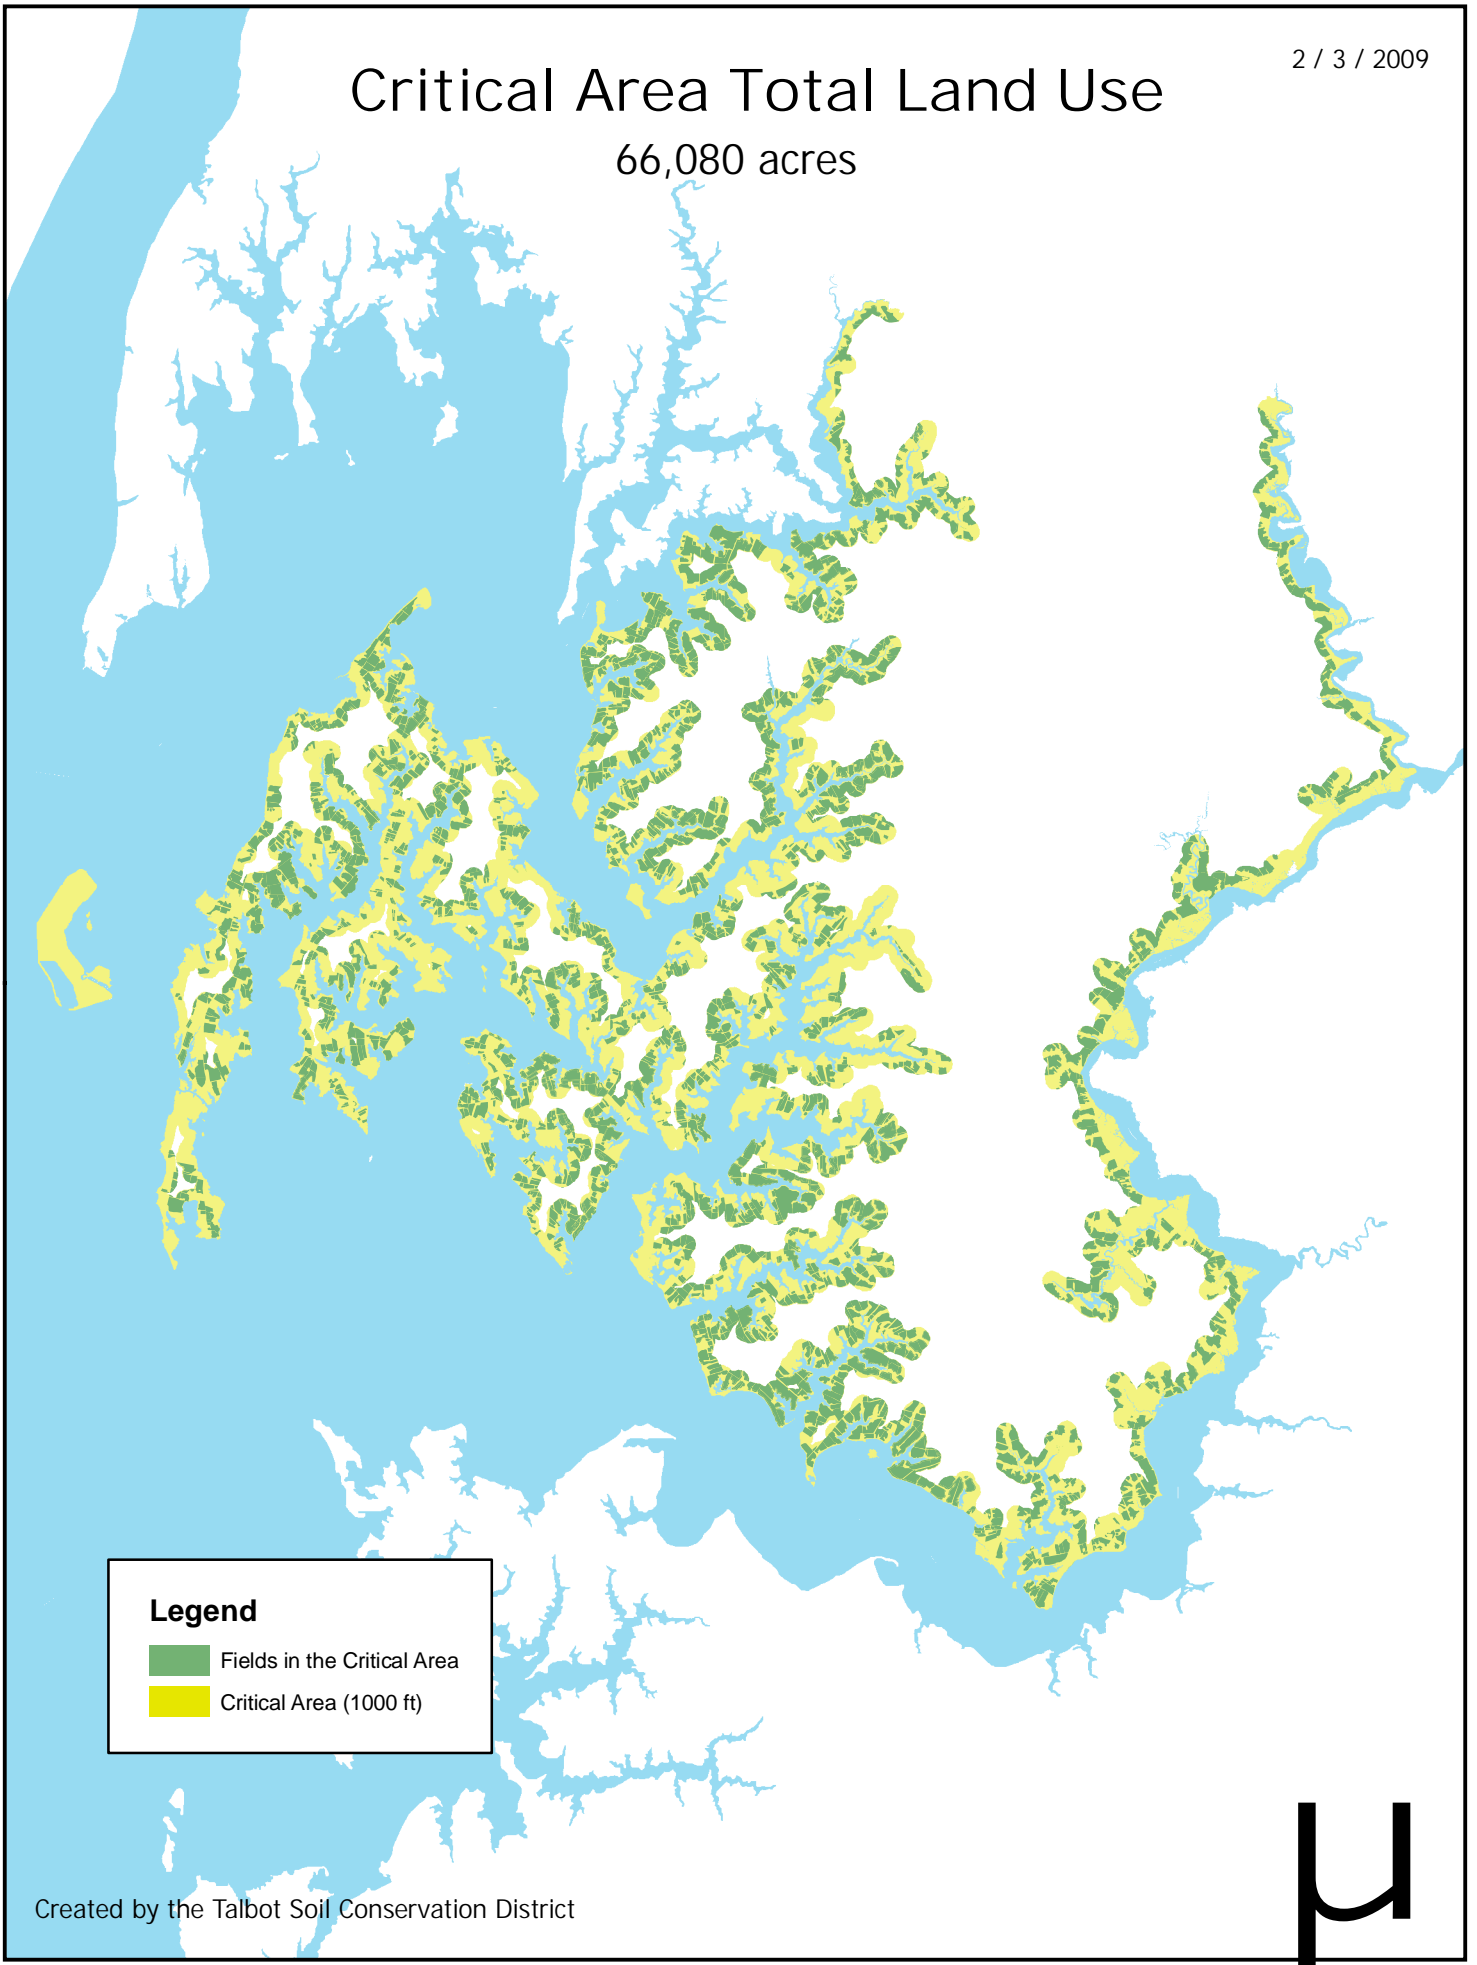

# Critical Area Total Land Use

66,080 acres

**Legend**

-  Fields in the Critical Area
-  Critical Area (1000 ft)