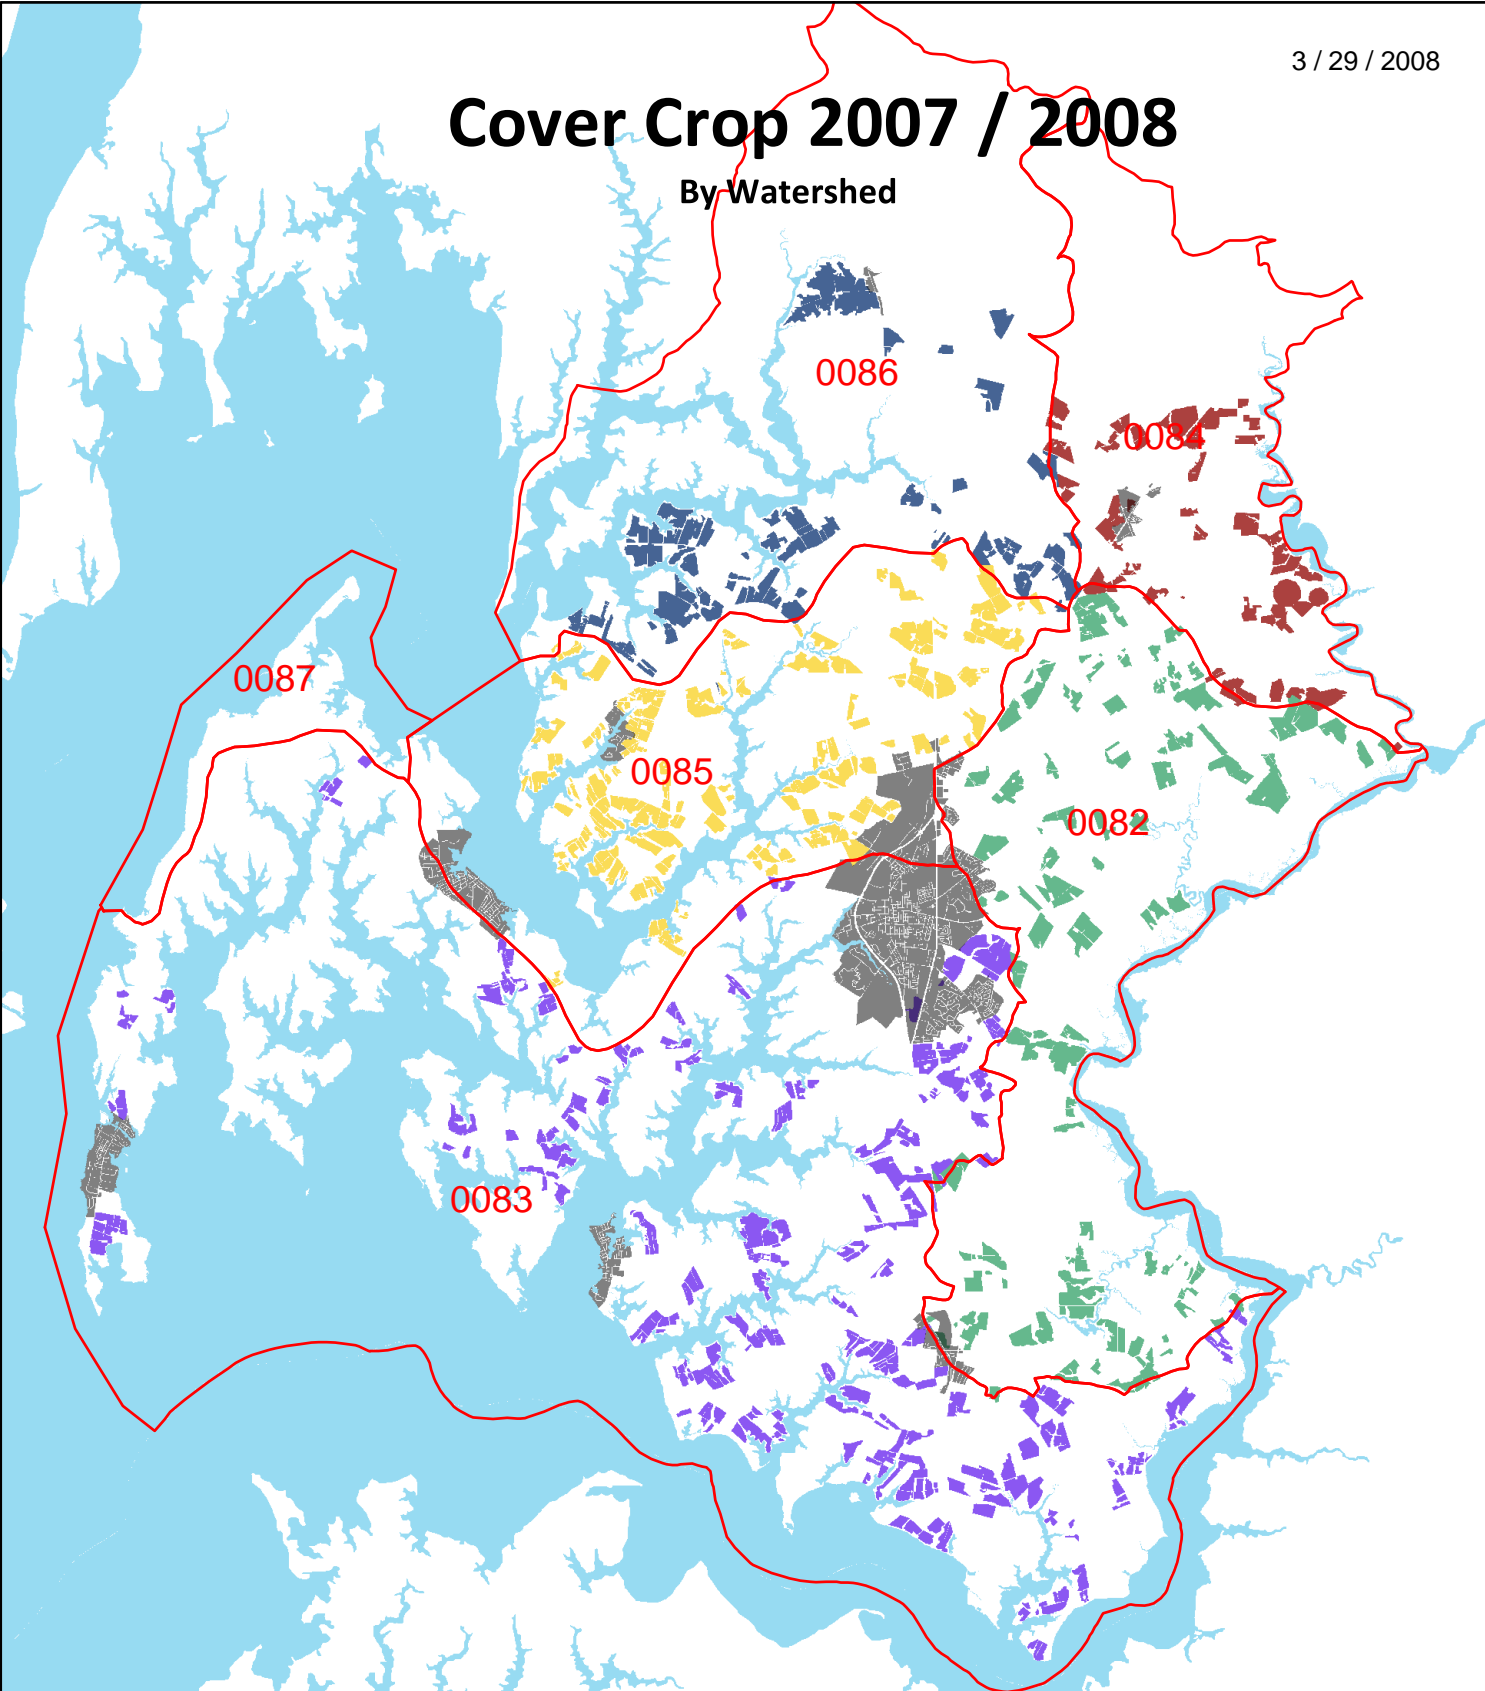

# Cover Crop 2007 / 2008

By Watershed

Created by the Talbot Soil Conservation District  
Maryland Agricultural Water Quality Cost-Share (MACS) Program for the 2007/2008 Cover Crop Program.