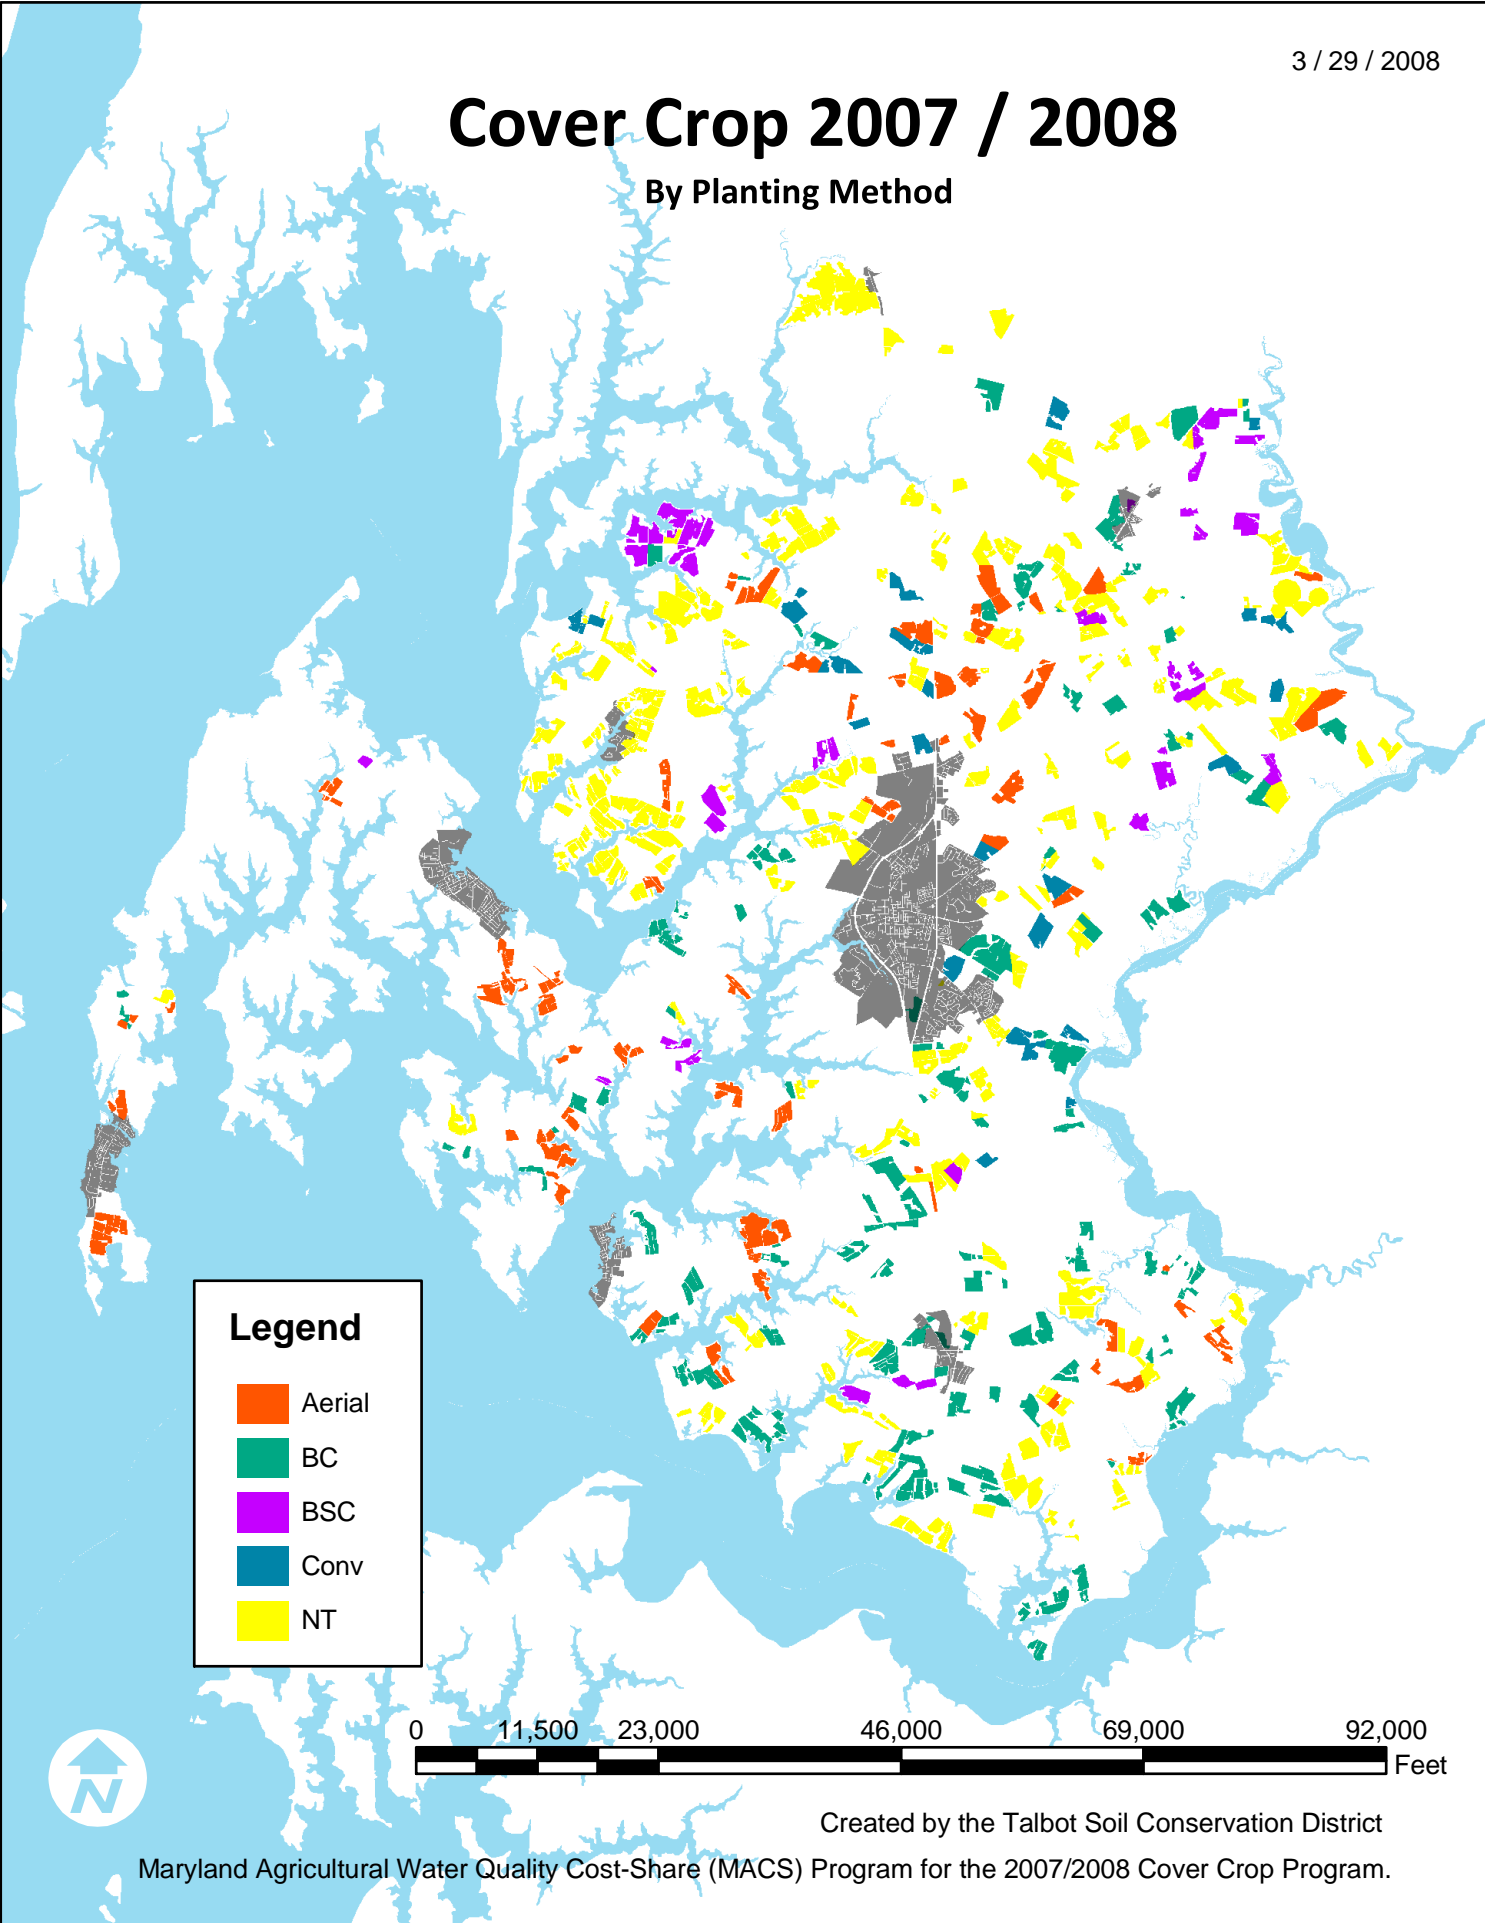

Cover Crop 2007 / 2008

By Planting Method

Legend

- Aerial
- BC
- BSC
- Conv
- NT

0 11,500 23,000 46,000 69,000 92,000 Feet

Created by the Talbot Soil Conservation District
Maryland Agricultural Water Quality Cost-Share (MACS) Program for the 2007/2008 Cover Crop Program.