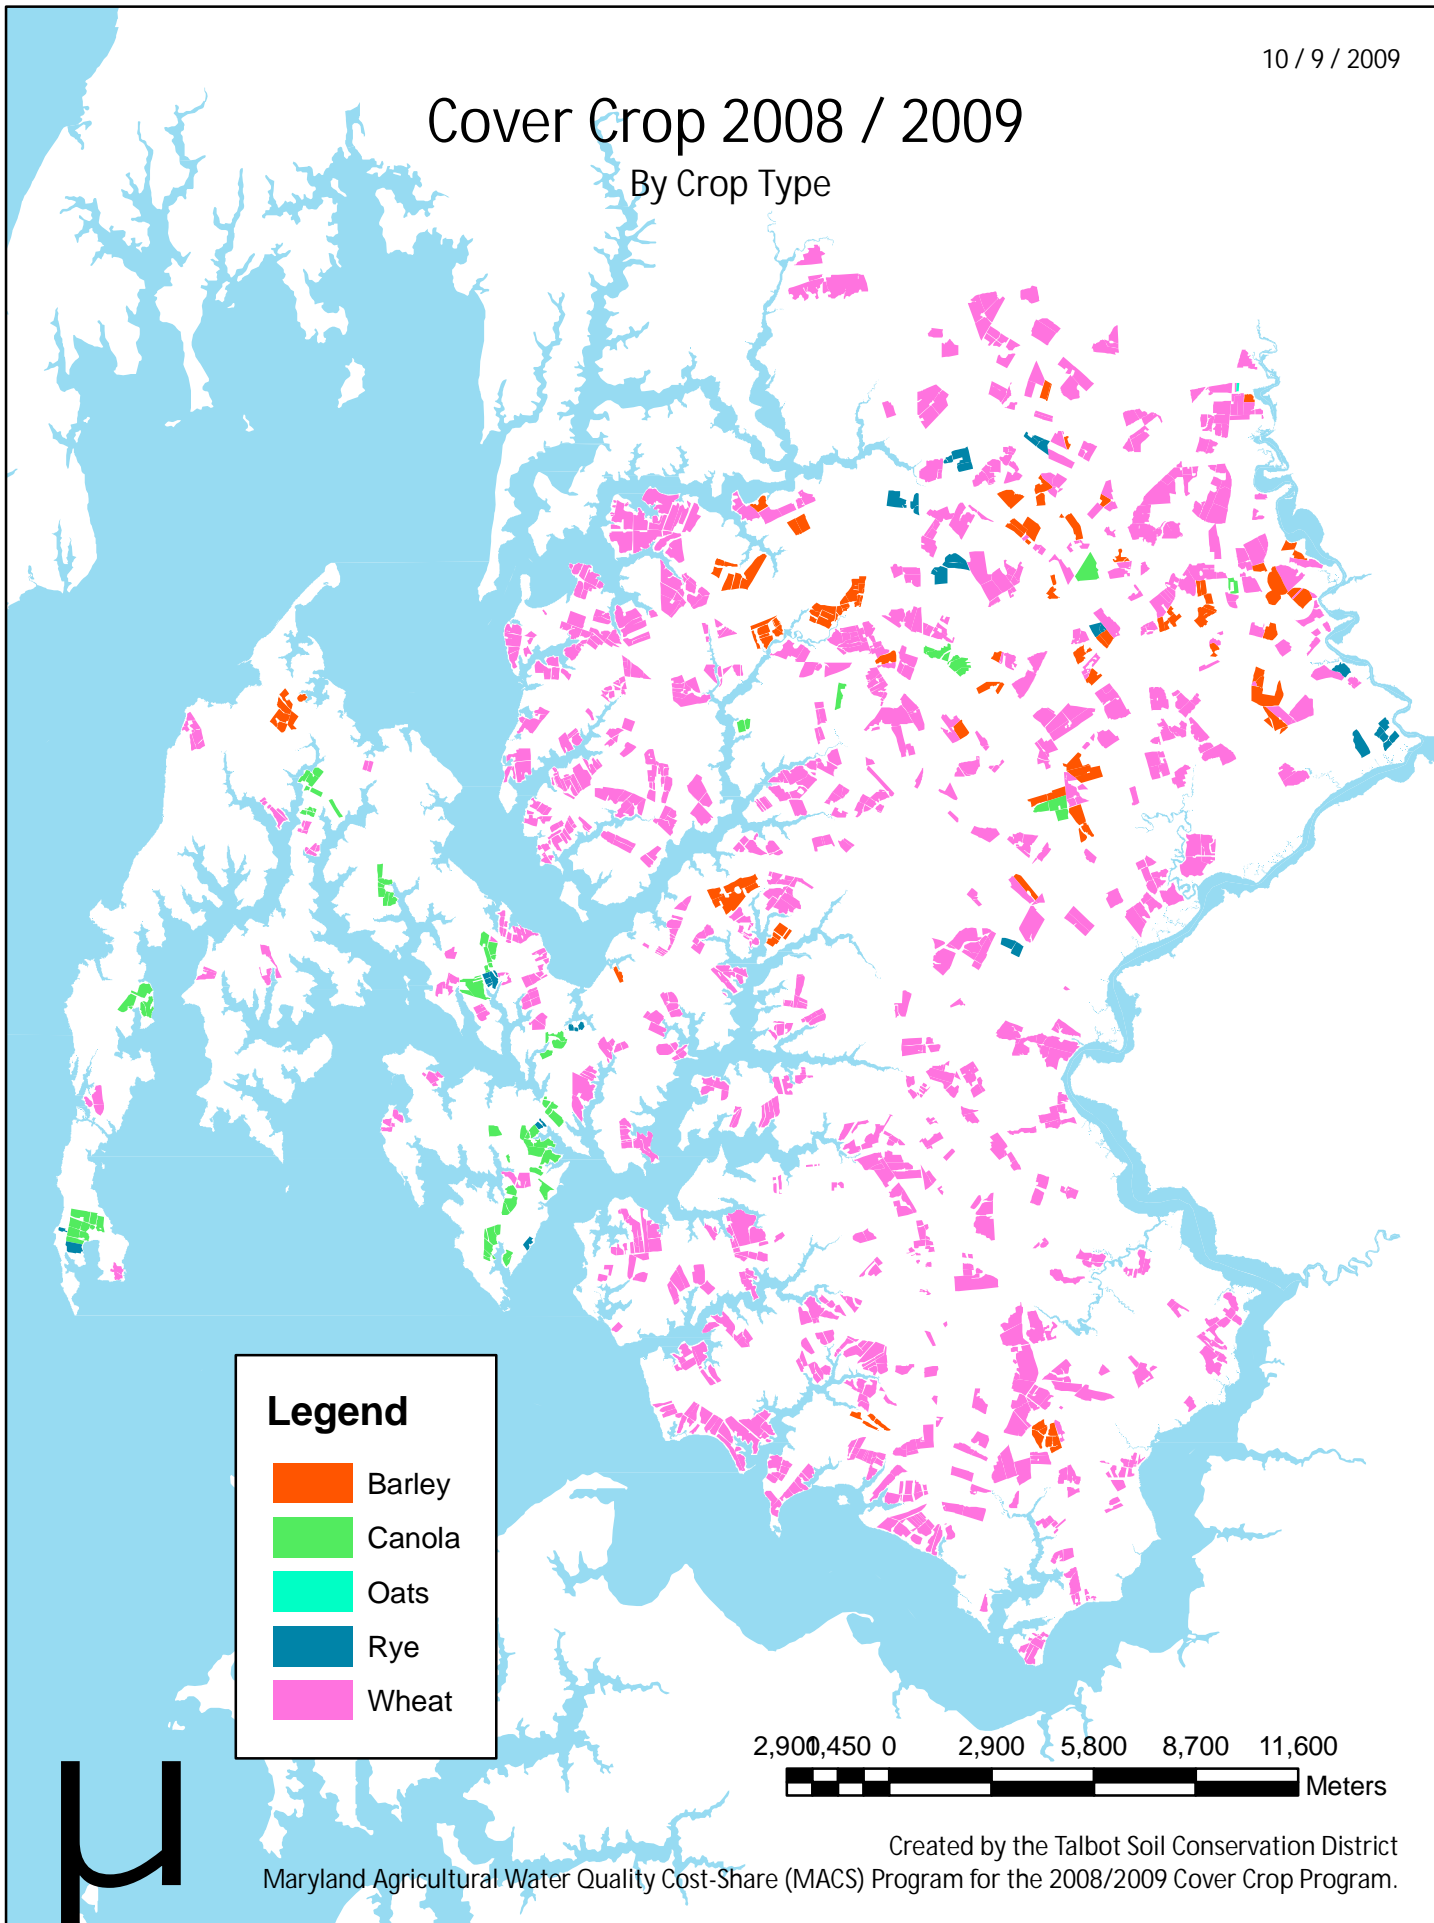

Cover Crop 2008 / 2009

By Crop Type

Legend

- Barley
- Canola
- Oats
- Rye
- Wheat

2,900 4,500 5,800 8,700 11,600
Meters

Created by the Talbot Soil Conservation District
Maryland Agricultural Water Quality Cost-Share (MACS) Program for the 2008/2009 Cover Crop Program.