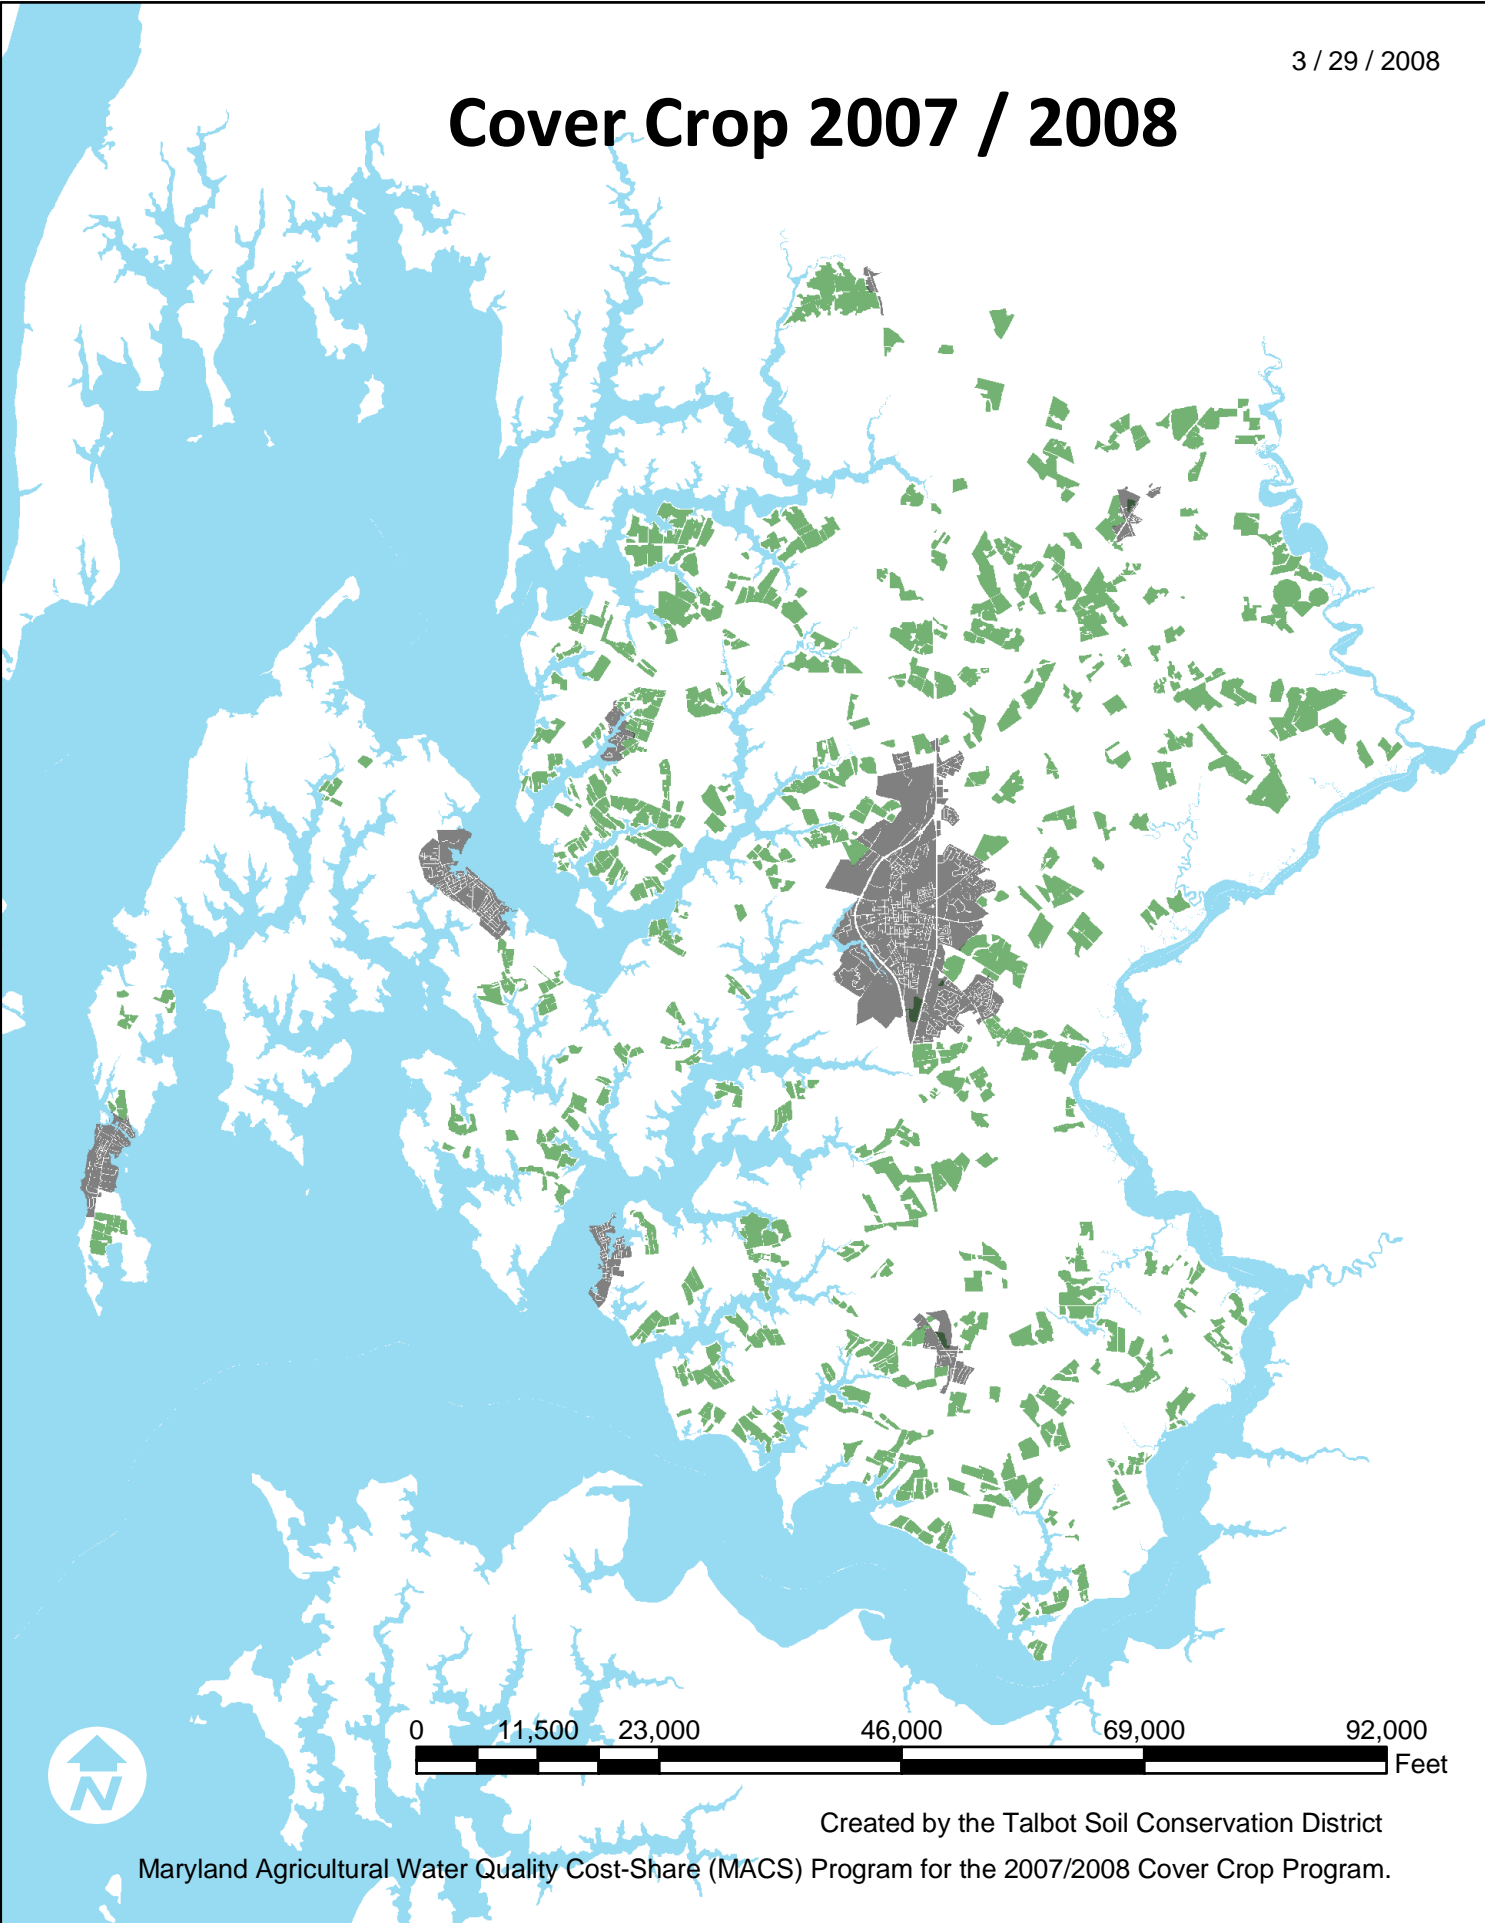

Cover Crop 2007 / 2008

0 11,500 23,000 46,000 69,000 92,000 Feet

Created by the Talbot Soil Conservation District
Maryland Agricultural Water Quality Cost-Share (MACS) Program for the 2007/2008 Cover Crop Program.