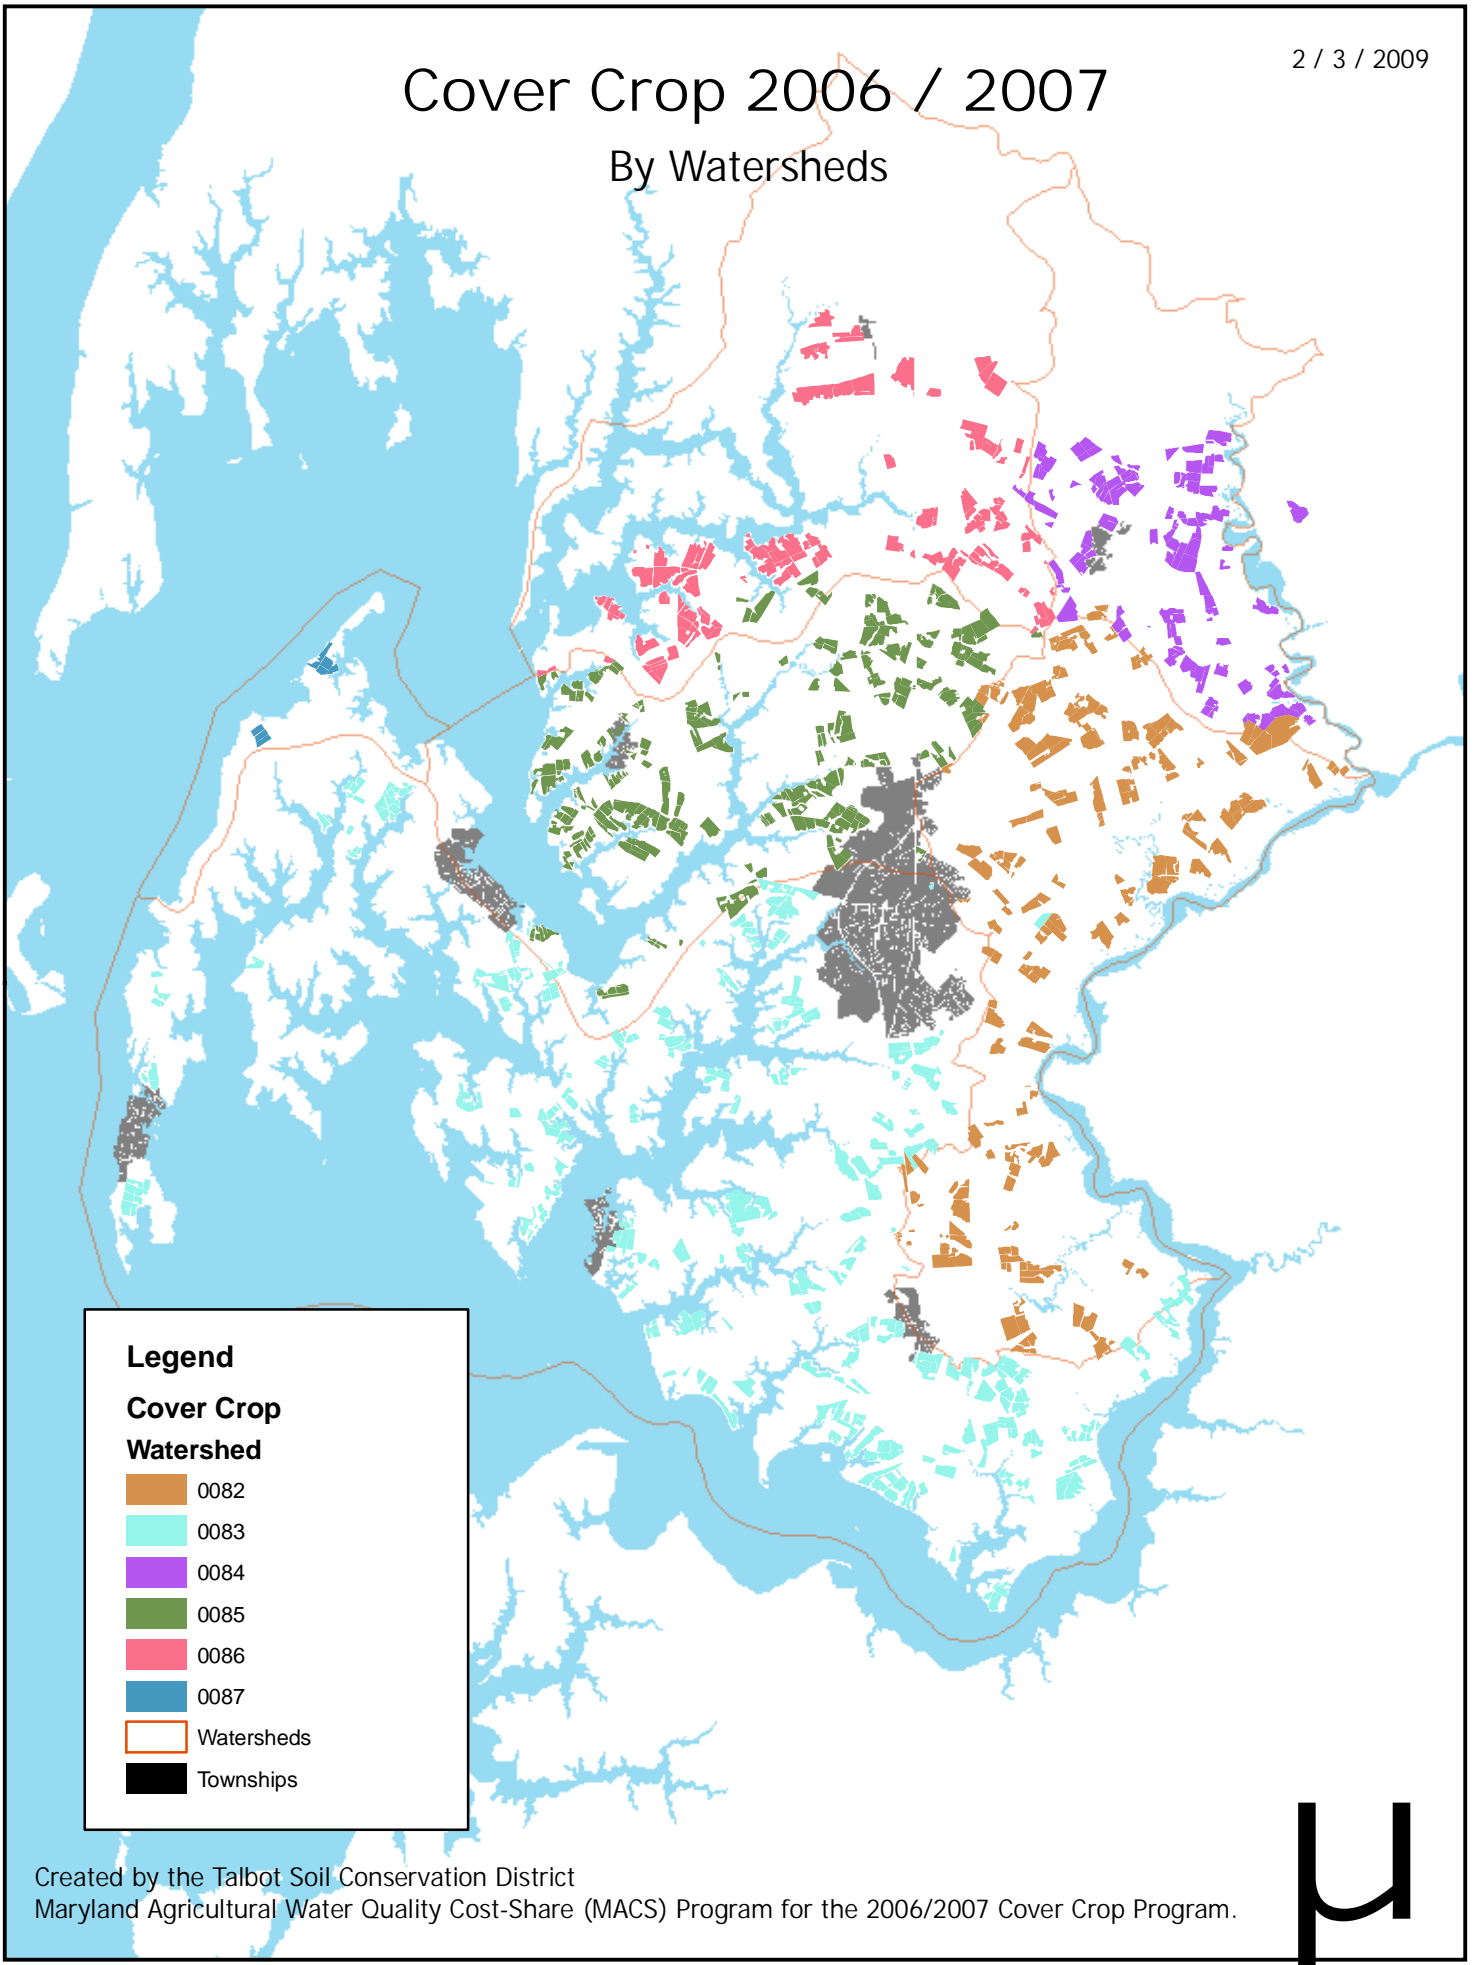

# Cover Crop 2006 / 2007

## By Watersheds

Created by the Talbot Soil Conservation District  
Maryland Agricultural Water Quality Cost-Share (MACS) Program for the 2006/2007 Cover Crop Program.