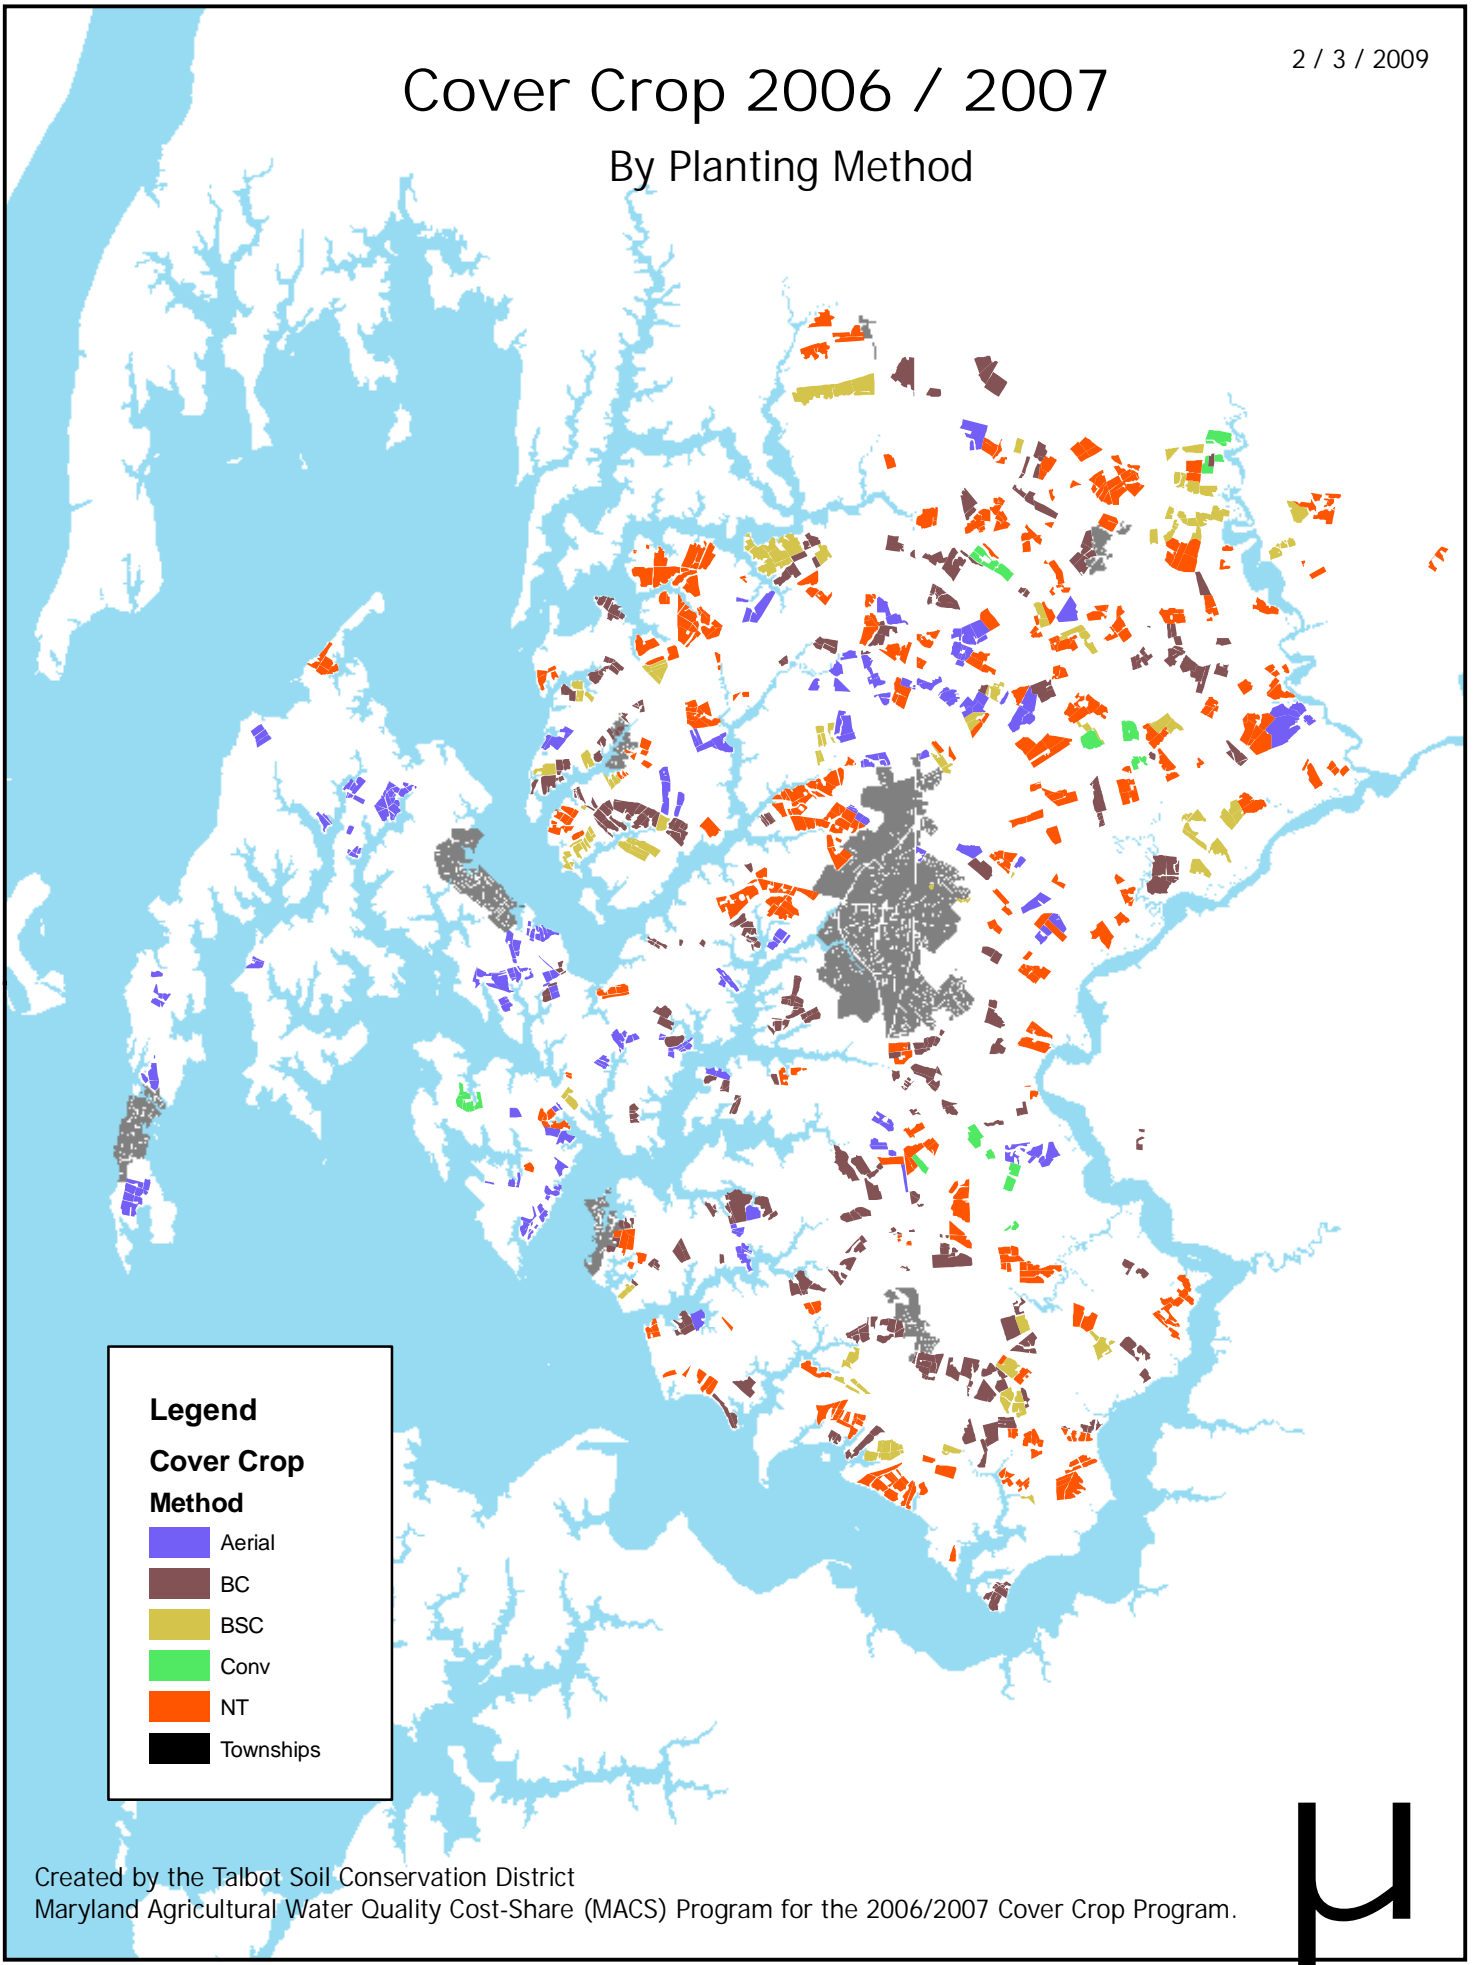

Cover Crop 2006 / 2007

By Planting Method

Legend

Cover Crop Method

- Aerial
- BC
- BSC
- Conv
- NT
- Townships

Created by the Talbot Soil Conservation District
Maryland Agricultural Water Quality Cost-Share (MACS) Program for the 2006/2007 Cover Crop Program.