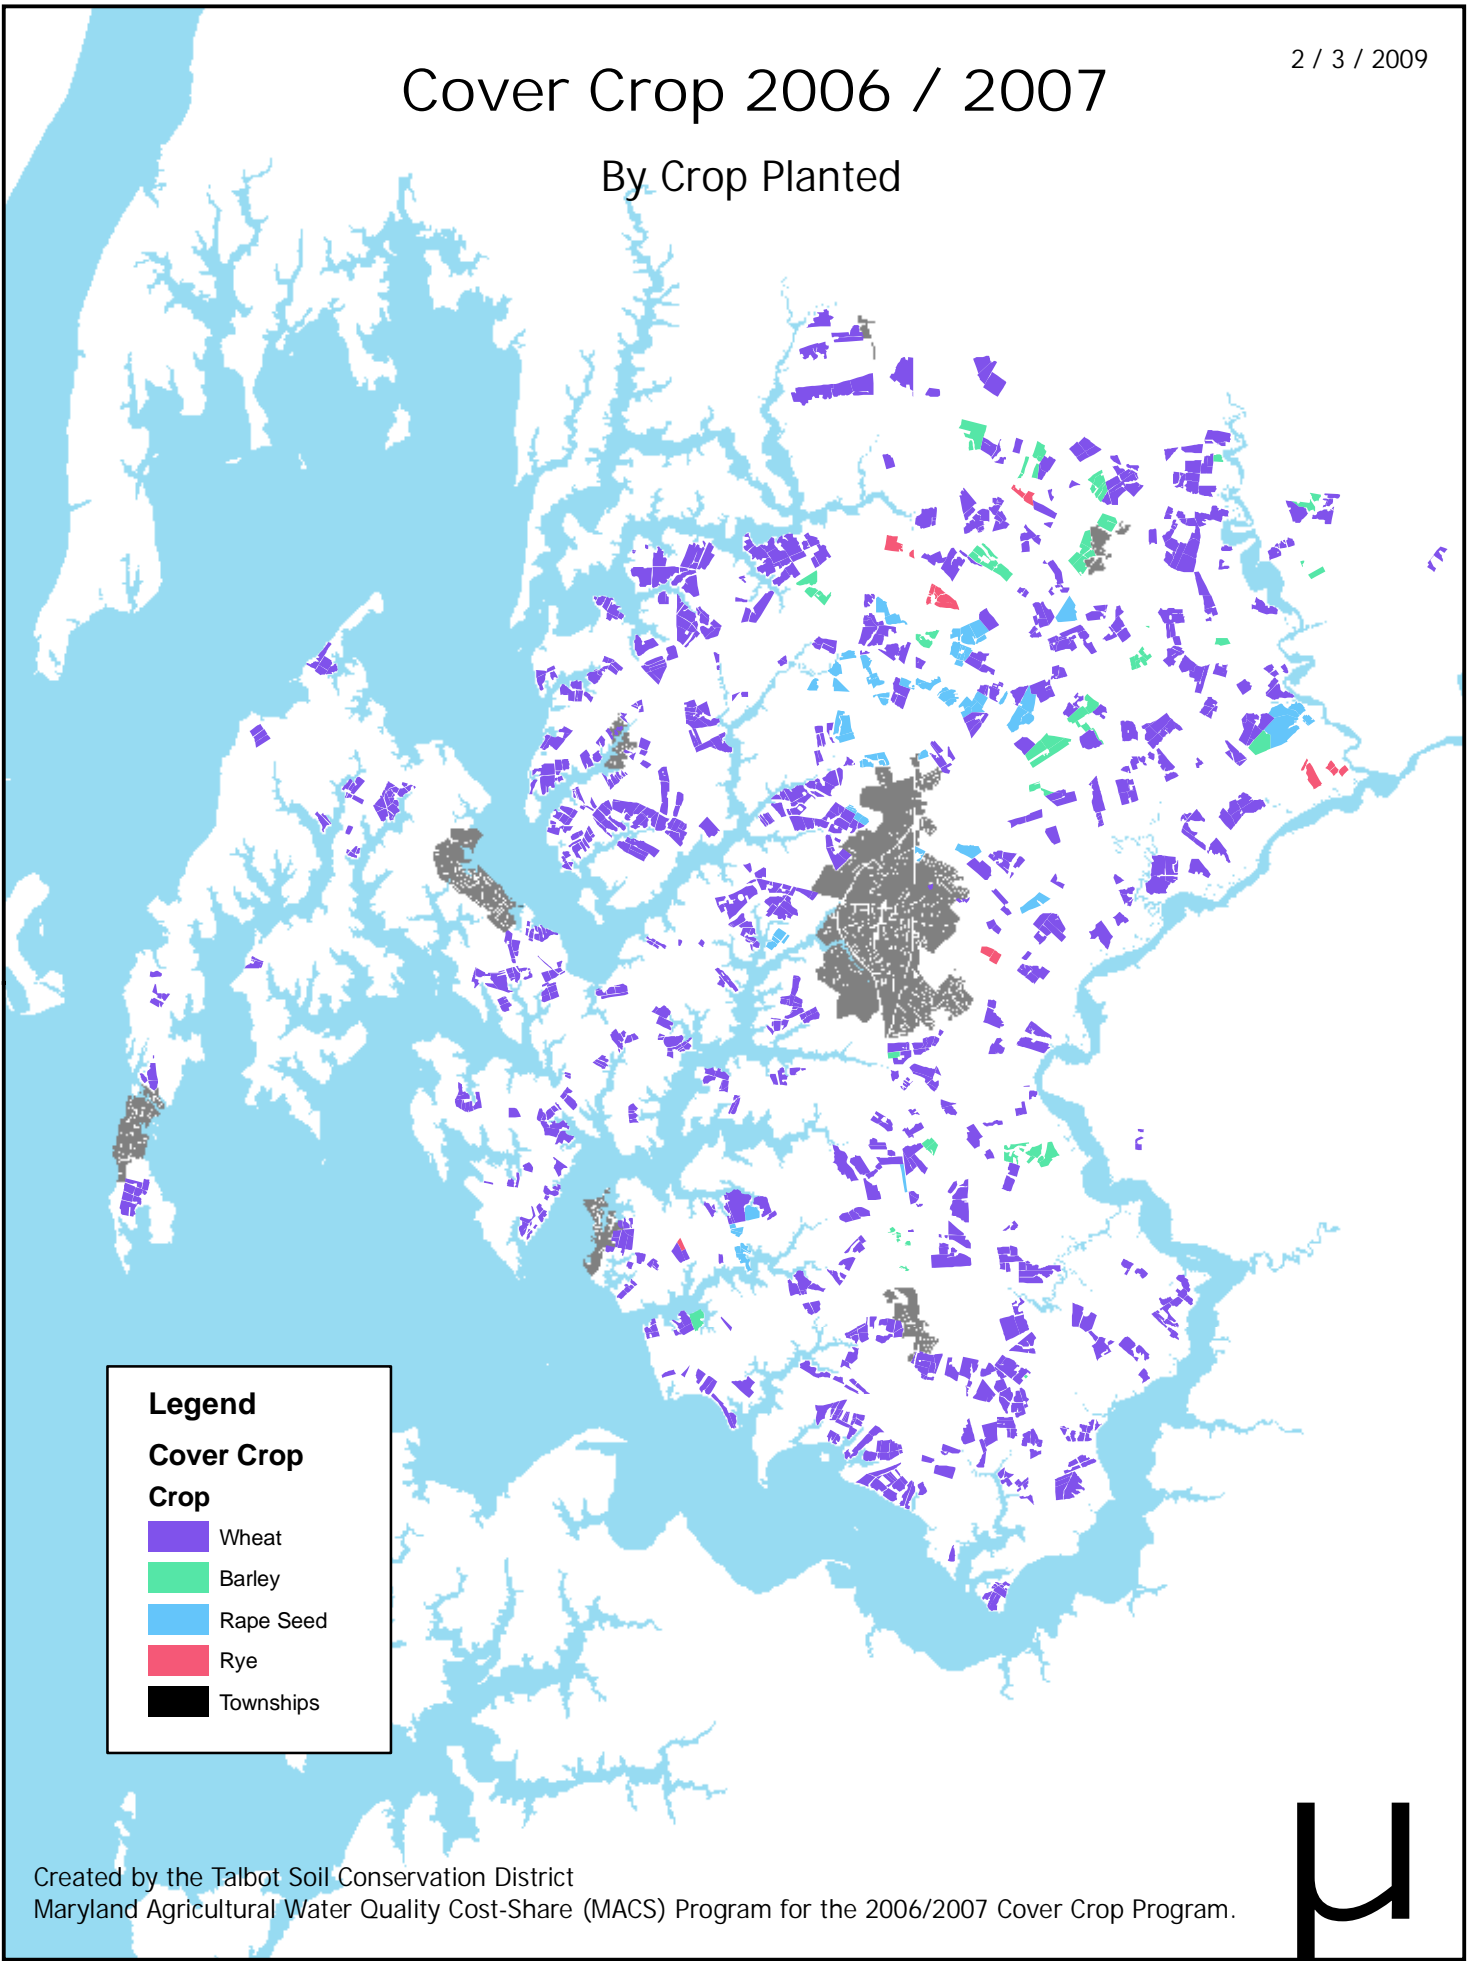

# Cover Crop 2006 / 2007

## By Crop Planted

Created by the Talbot Soil Conservation District  
Maryland Agricultural Water Quality Cost-Share (MACS) Program for the 2006/2007 Cover Crop Program.