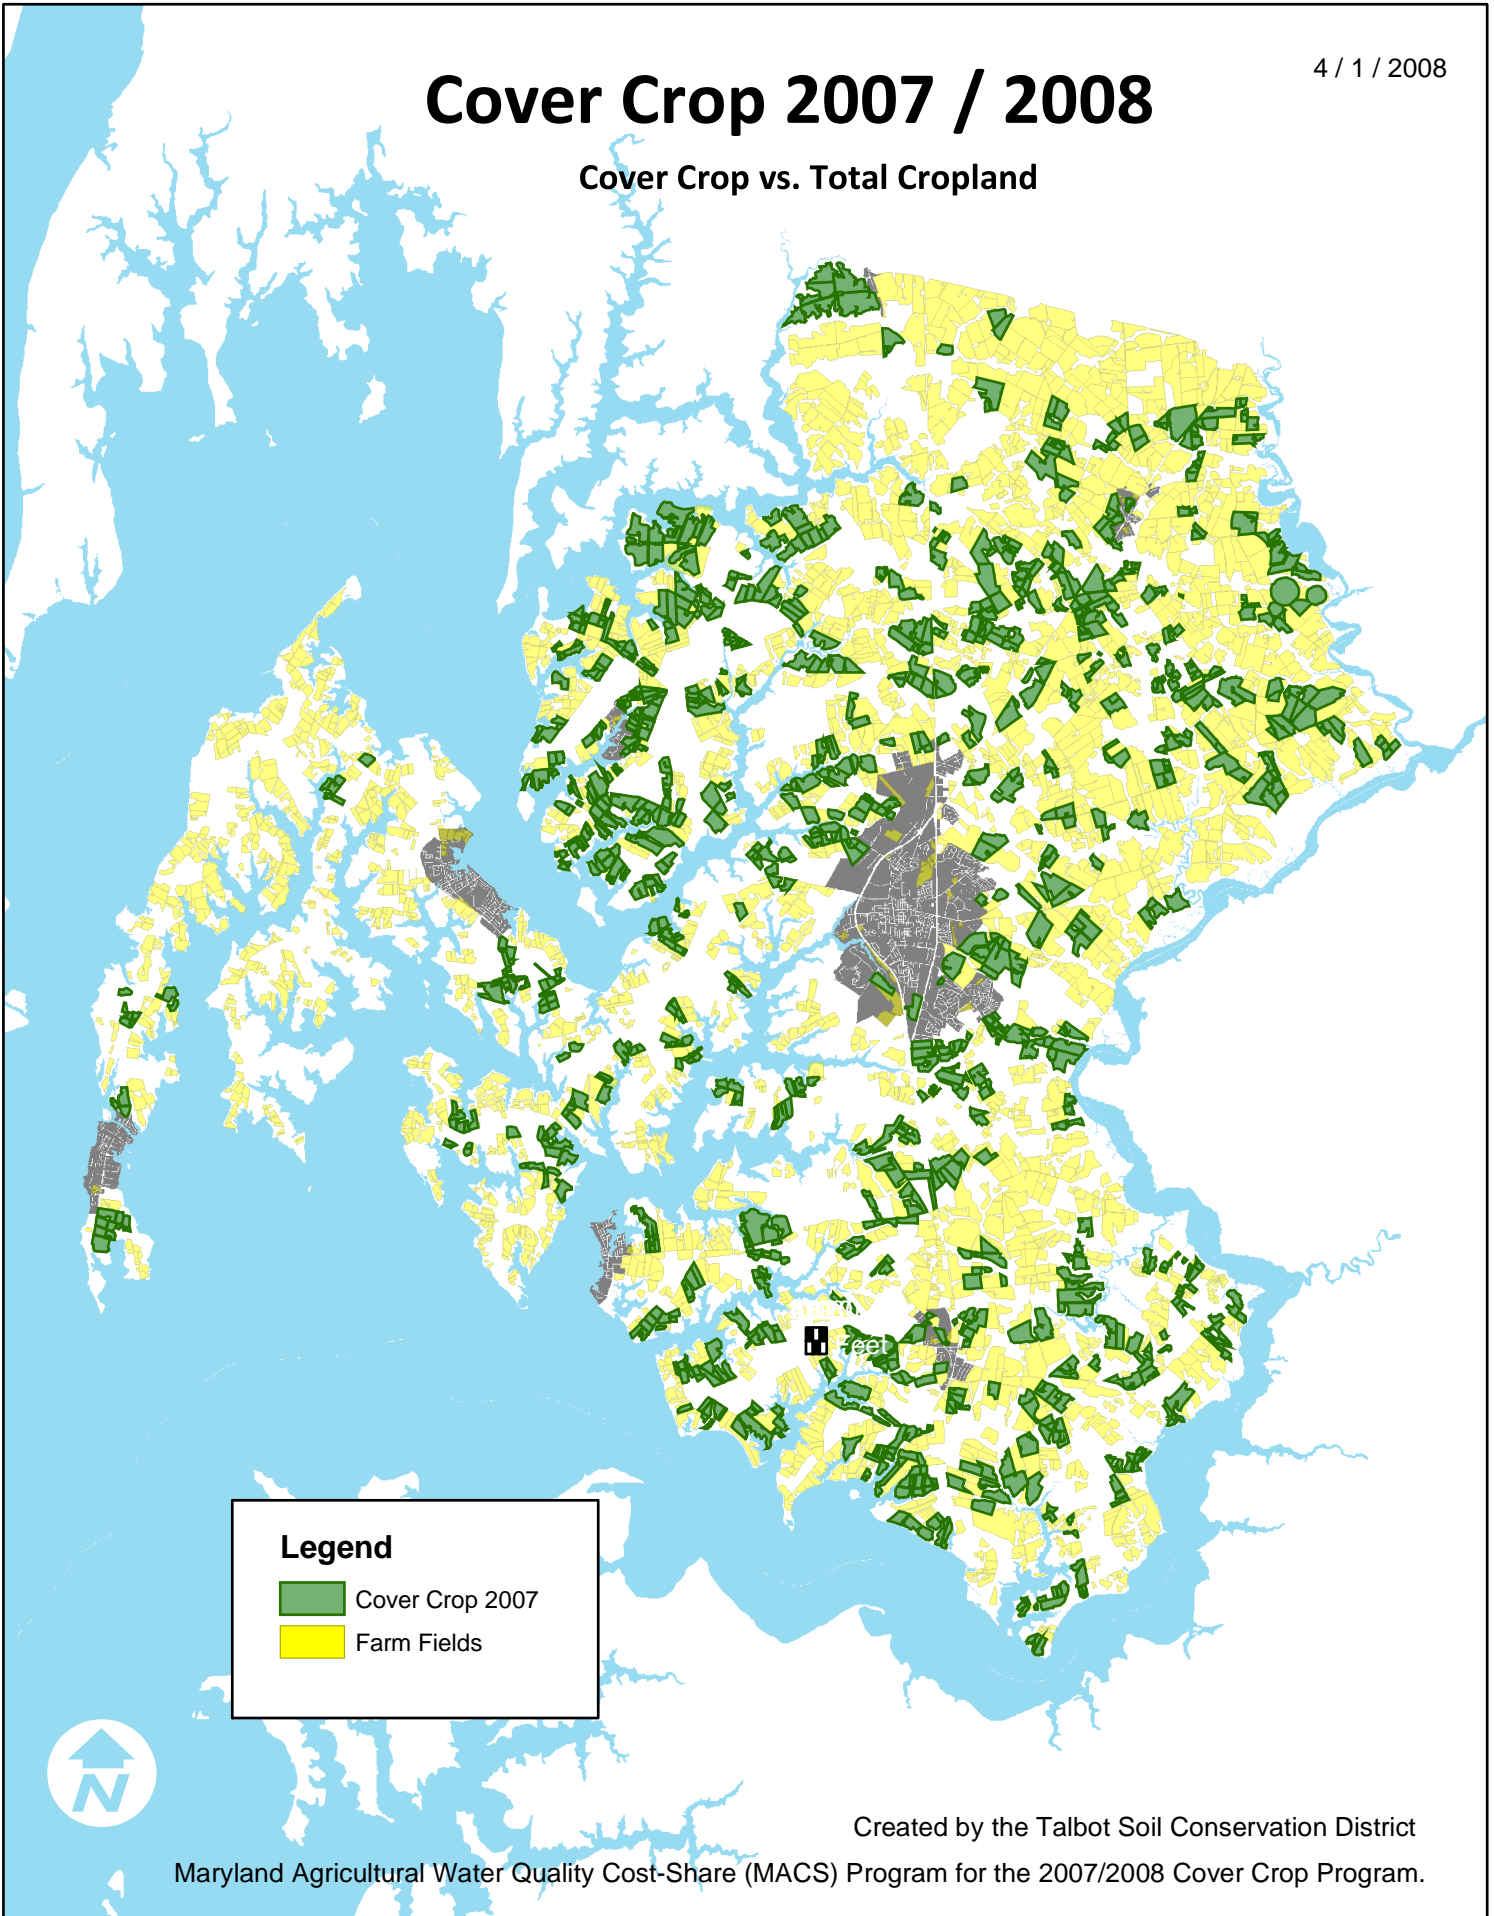

# Cover Crop 2007 / 2008

Cover Crop vs. Total Cropland

## Legend

-  Cover Crop 2007
-  Farm Fields

Created by the Talbot Soil Conservation District

Maryland Agricultural Water Quality Cost-Share (MACS) Program for the 2007/2008 Cover Crop Program.